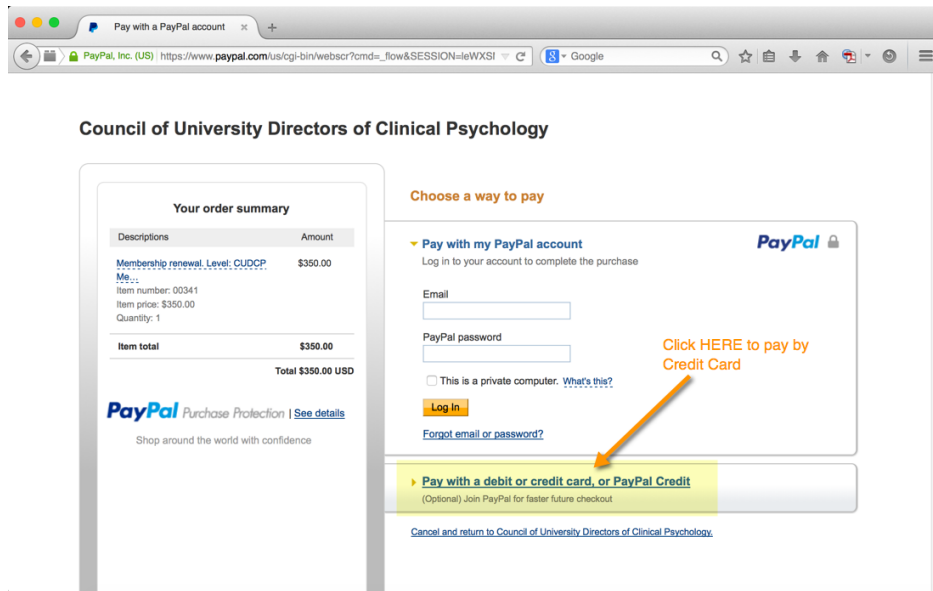

5. If you see the screen below requesting you to use a PayPal account, click on the link shown below to “Pay with a debit card or credit card.”